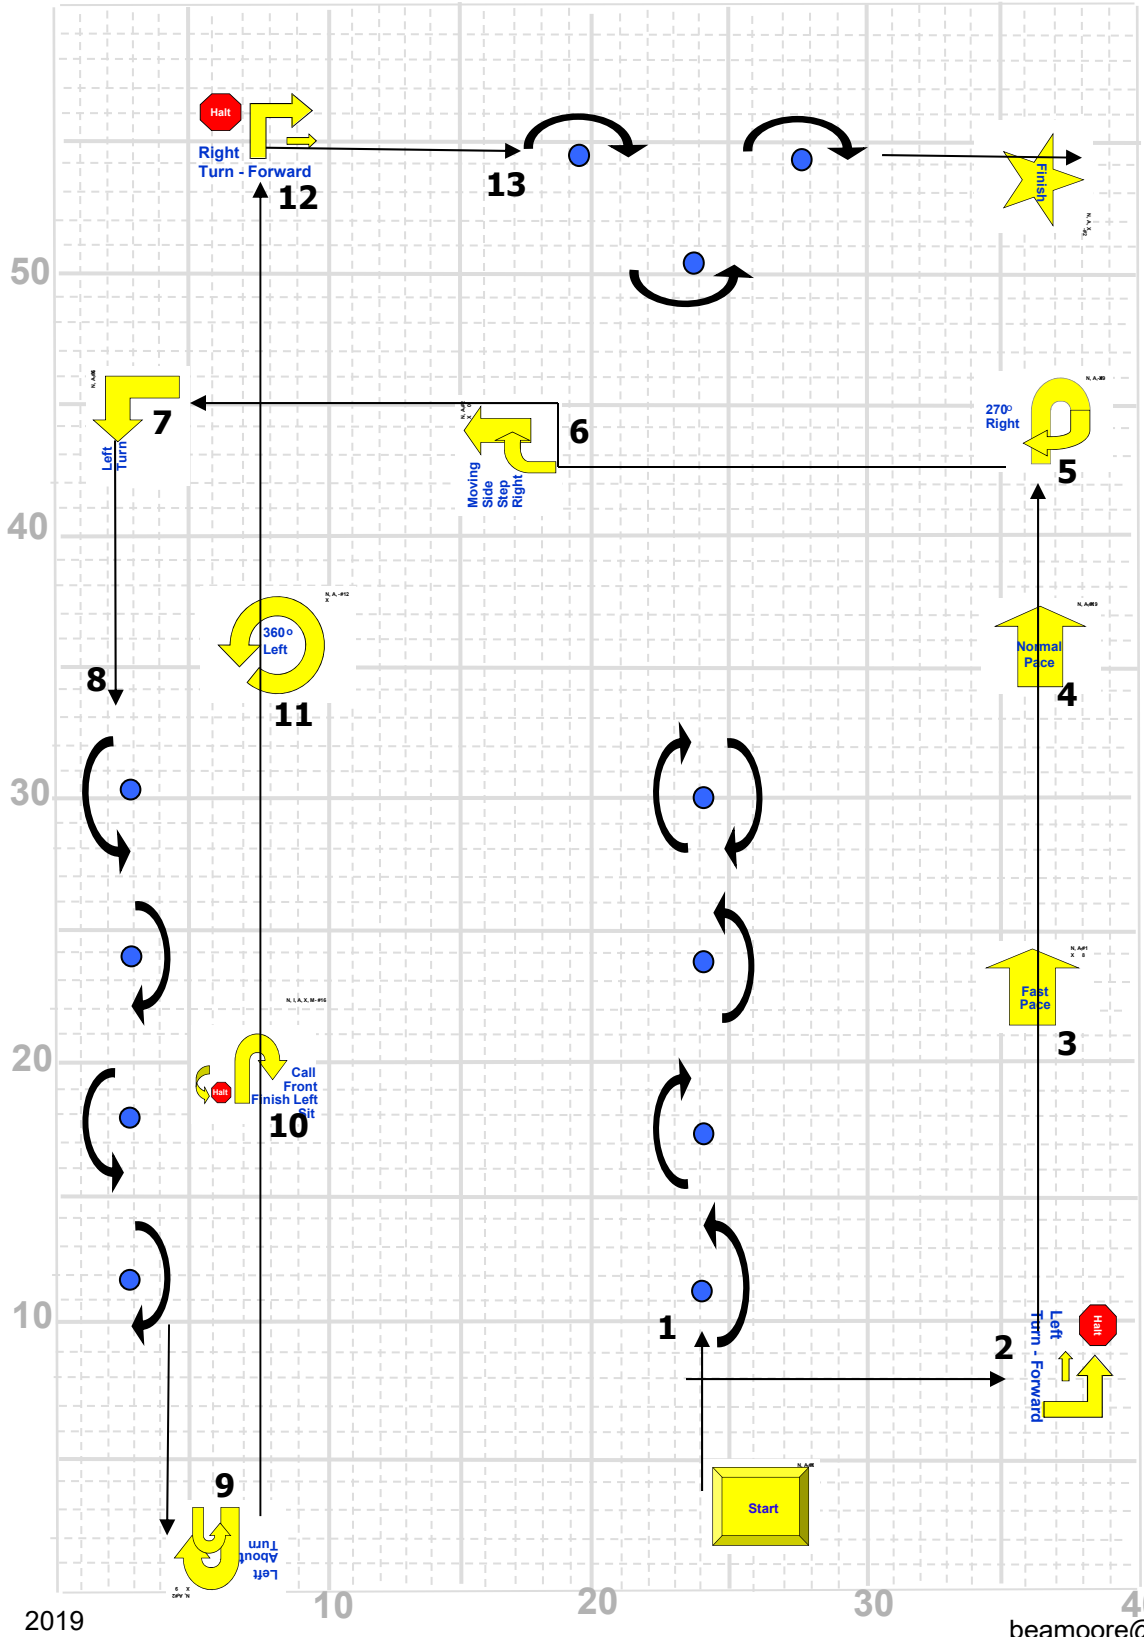

XVII-Novice – Week 2

www.k-9rally.com

- | | |
|-----|-----|
| 1. | 23 |
| 2. | 33s |
| 3. | 18 |
| 4. | 19 |
| 5. | 9 |
| 6. | 20 |
| 7. | 6 |
| 8. | 24 |
| 9. | 29 |
| 10. | 16s |
| 11. | 12 |
| 12. | 34s |
| 13. | 41 |