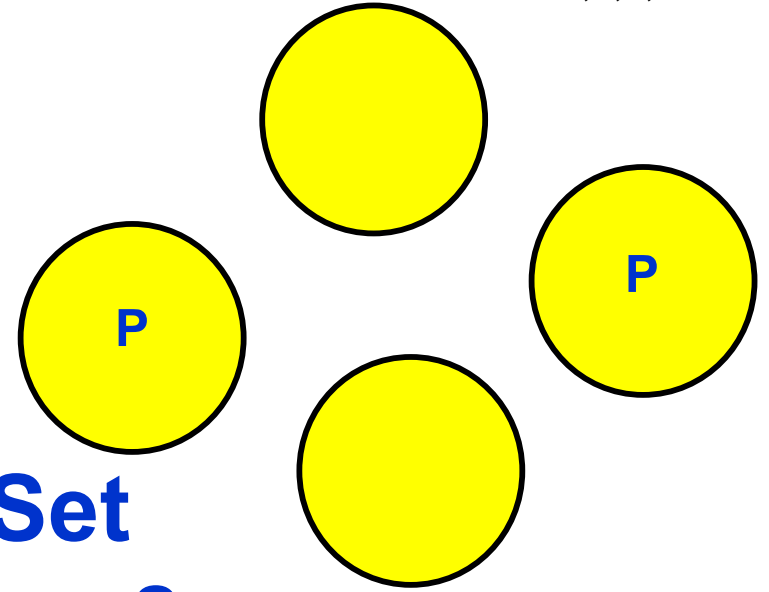

I, A, X, M- #108

**Off-Set
Figure 8**

I, A, X, M- #109