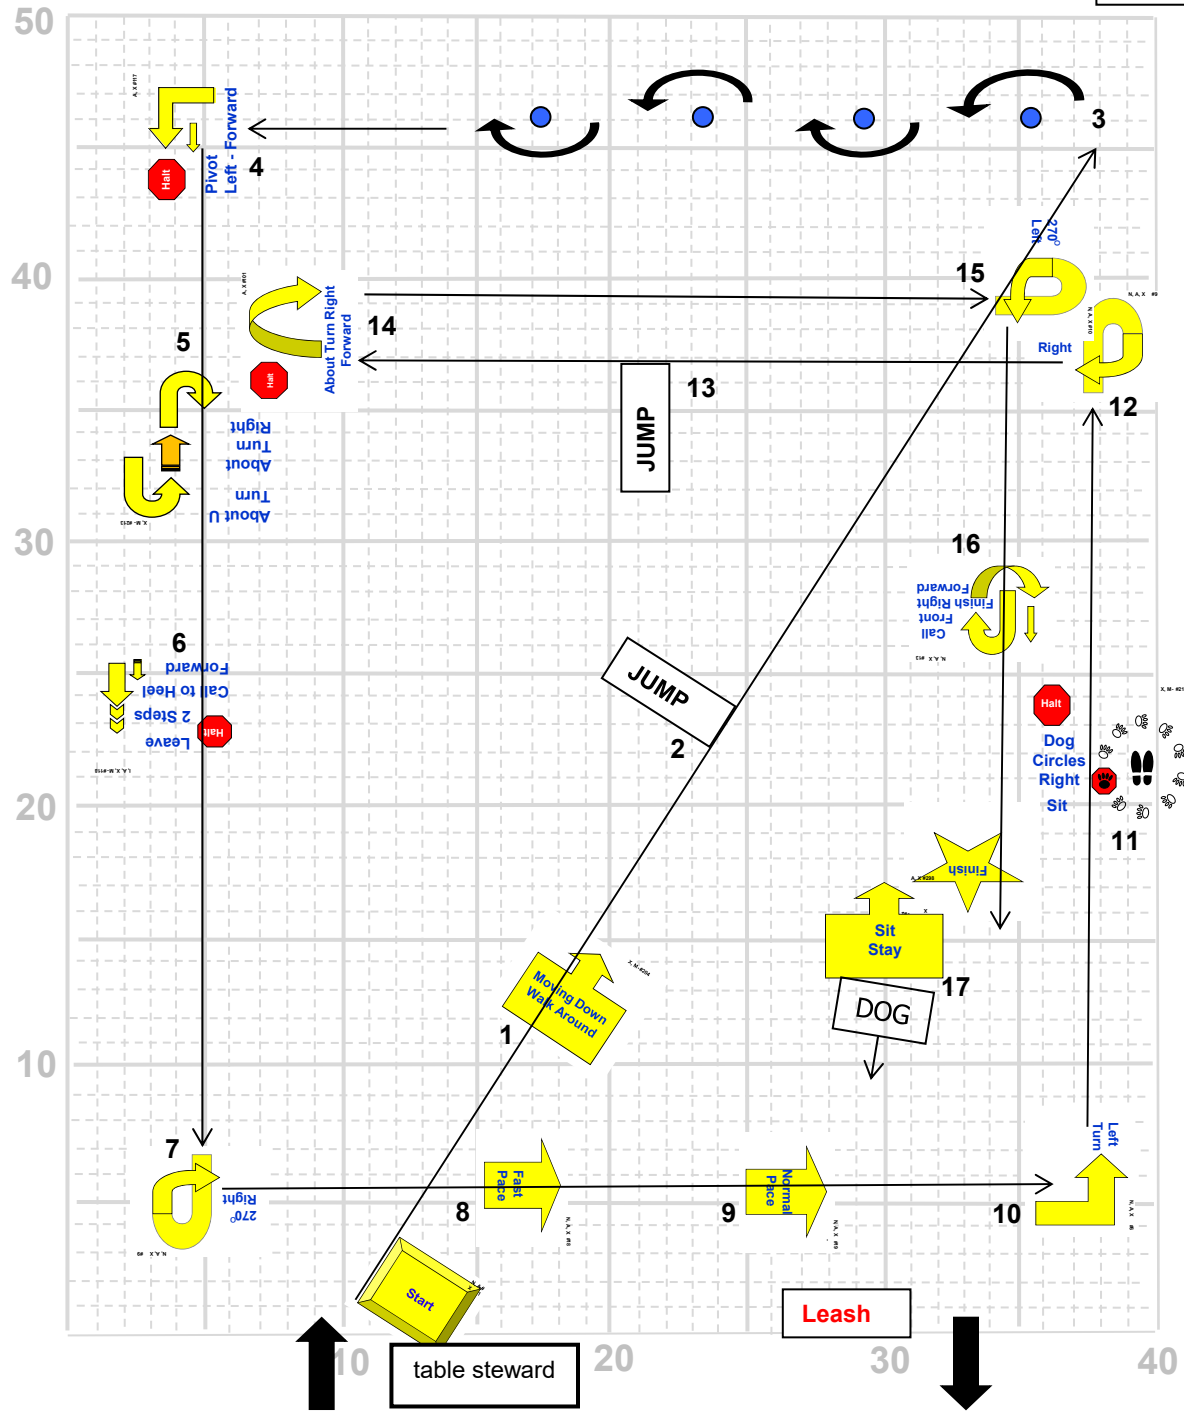

Club: \_\_\_\_\_ Judge: \_\_\_\_\_

Date: \_\_\_\_\_ Class: Excellent

Height	Jump
<10" --	4"
10" - <15" --	8"
15" - <20" --	12"
20"+ --	16"

1. 204s
2. 103
3. 24
4. 117s
5. 213
6. 118s
7. 9
8. 18
9. 19
10. 6
11. 216s
12. 9
13. 103
14. 101s
15. 10
16. 13s
17. 298

1:51  
E-3  
A-3  
s6

- START (1)
1. Moving Down - Walk around (204)
  2. Dog Circles Right Around Handler - Handler Circles Left (321)
  3. Serpentine Weave Once (24)
  4. Halt-Pivot Left-Forward (117)
  5. About U Turn-About Turn right (213)
  6. Halt-Leave 2 Steps-Call to Heel-Fwd (118)
  7. 270° Right Turn (9)
  8. Fast Pace (18)
  9. Normal Pace (19)

10. Left Turn (6)
11. HALT-Dog Circles Right - SIT (216)
12. 270° Right Turn (9)
13. Send Over Jump - Handler Passes By (103)
14. HALT - About Turn Right - Fwd (101)
15. 270° Left Turn (10)
16. Call Front-Finish Right-Fwd (13)
- FINISH (2)
17. Sit Stay (298)