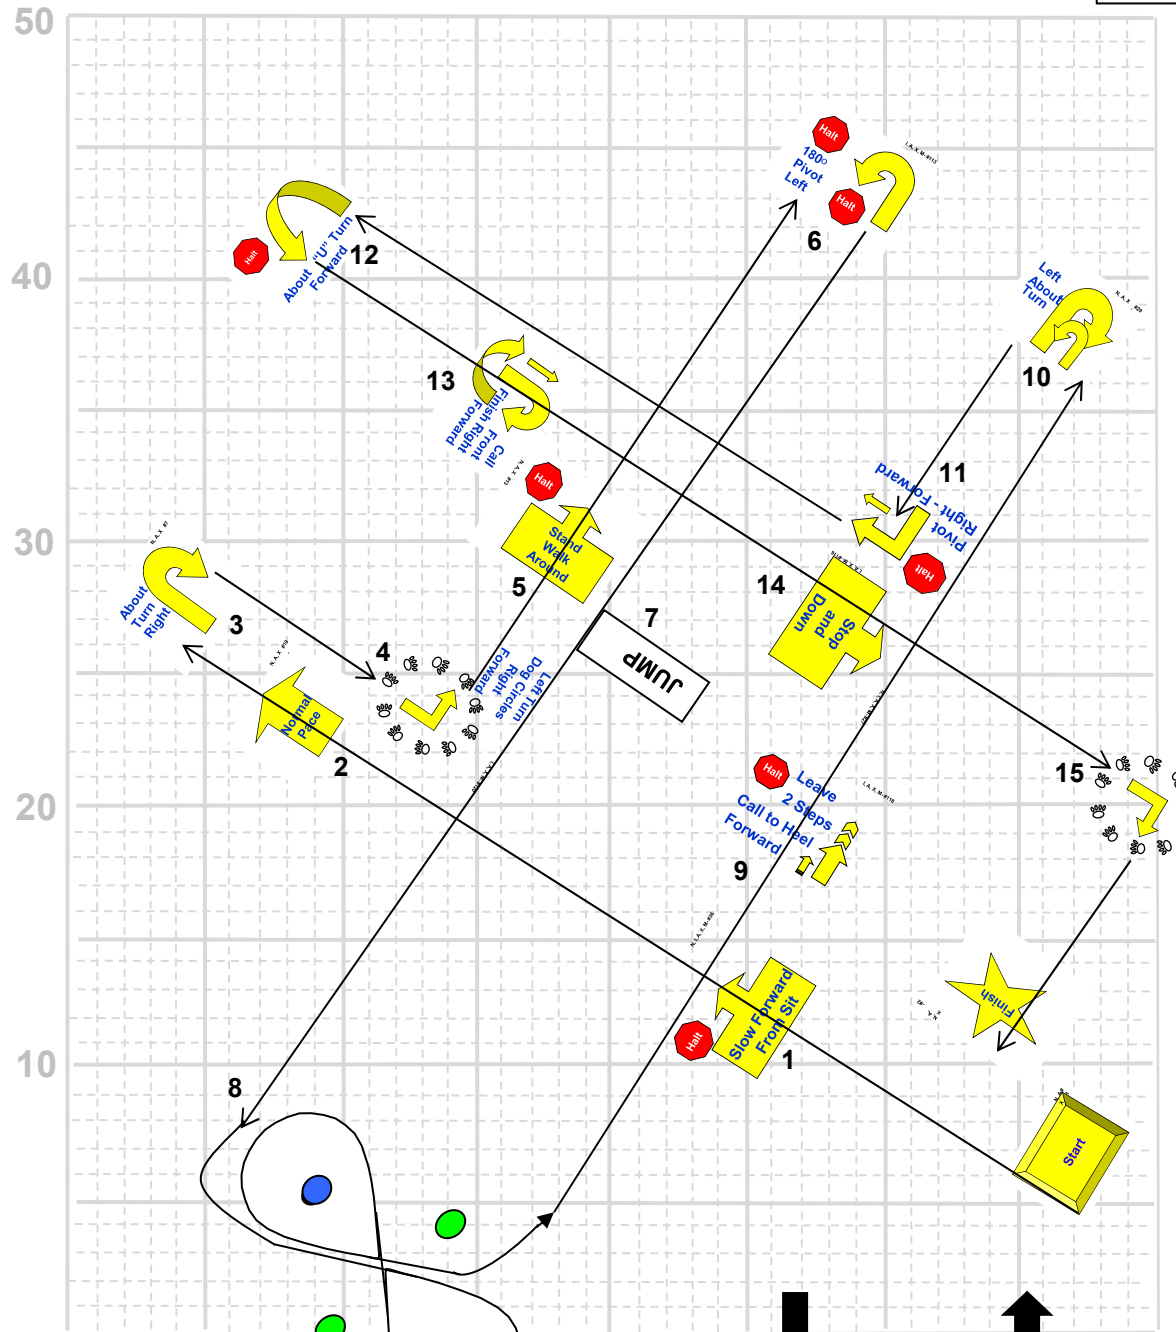

Club: \_\_\_\_\_ Judge: \_\_\_\_\_

Date: \_\_\_\_\_ Class: Advanced

Height	Jump
<10" --	4"
10" - <15" --	8"
15" - <20" --	12"
20"+ --	16"

1. 36s
2. 19
3. 7
4. 120
5. 105s
6. 113s
7. 103
8. 108
9. 118s
10. 29
11. 116s
12. 102s
13. 13s
14. 27s
15. 119

1:43  
A-8  
s6

- START (1)
1. HALT – Slow Fwd From Sit (36)
  2. Normal Pace (19)
  3. About Turn - Right (7)
  4. Left Turn – Dog Circles Right – Fwd (120)
  5. HALT - Stand - Walk Around (105)
  6. HALT - 180° Pivot Left - HALT (113)
  7. Send Over Jump - Handler Passes By (103)
  8. Offset Figure 8 (108)

9. Halt–Leave 2 Steps–Call to Heel– Fwd (118)
  10. Left About Turn (29)
  11. Halt–Pivot Right–Fwd (116)
  12. HALT - About "U" Turn - Fwd (102)
  13. Call Front–Finish Right–Fwd (13)
  14. Stop and Down (27)
  15. Right Turn – Dog Circles Right – Fwd (119)
- FINISH (2)