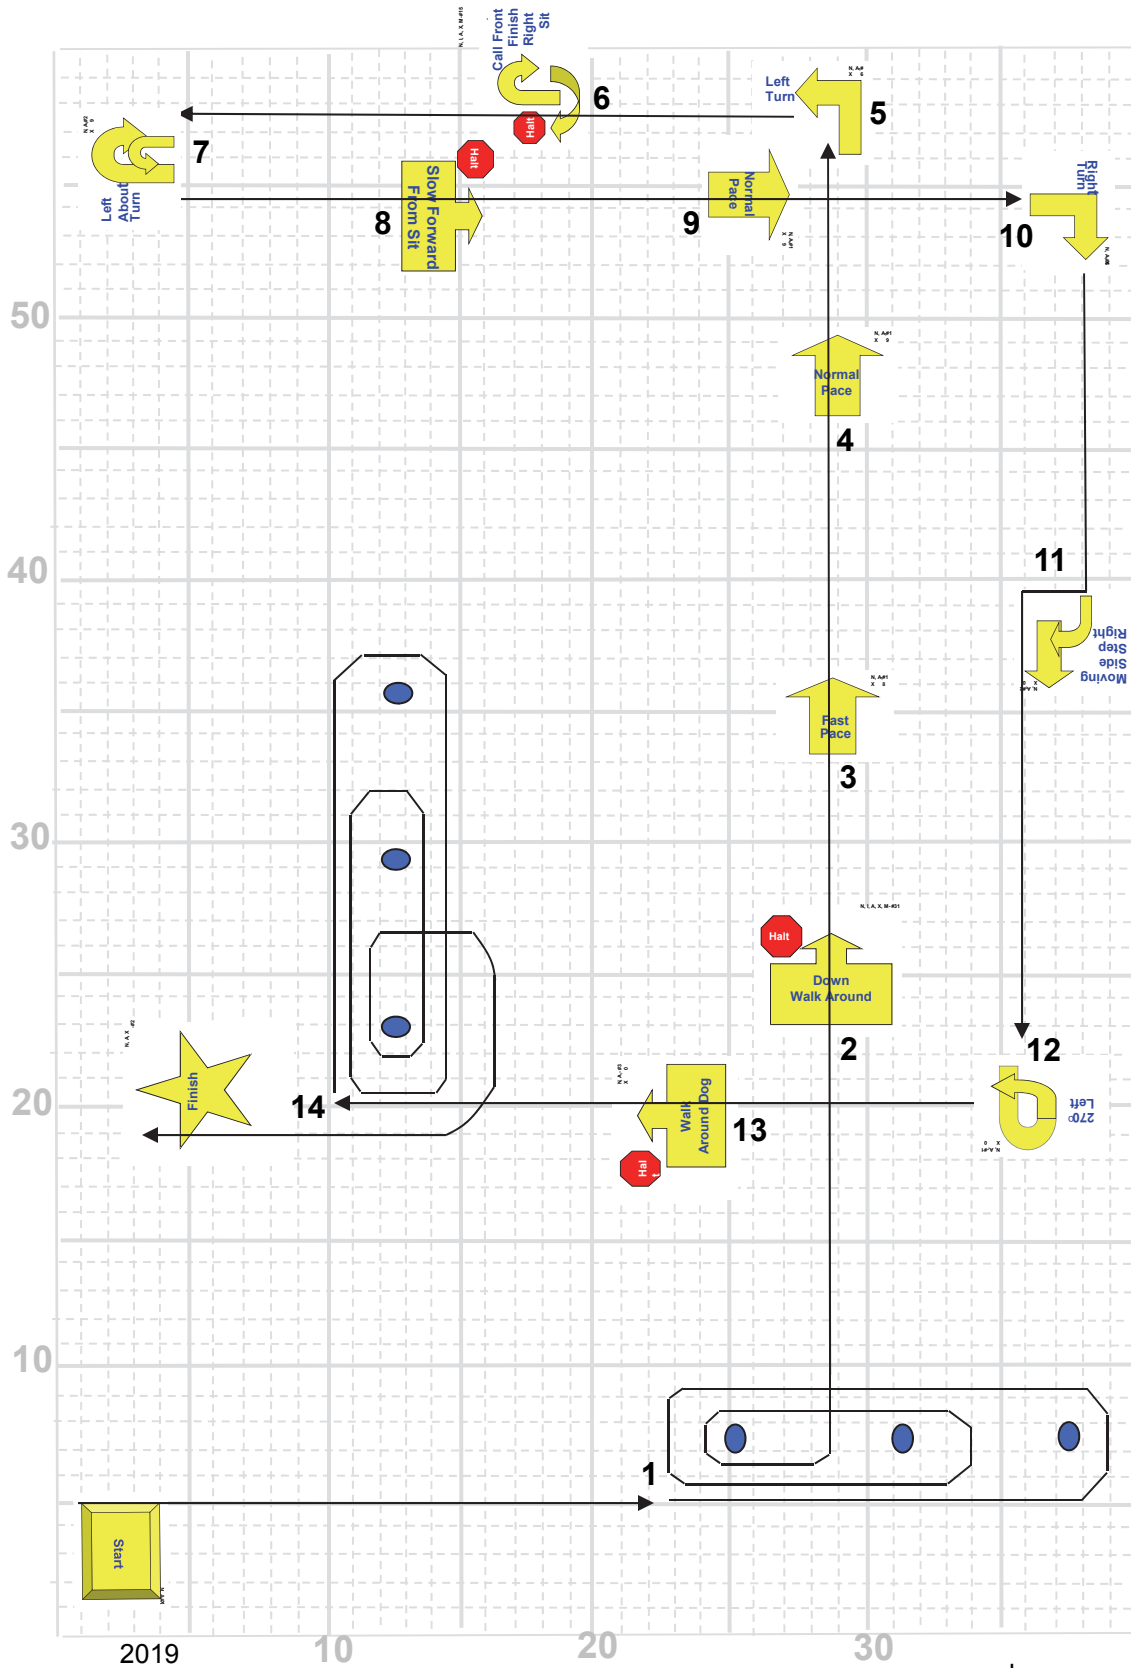

Jumps and Sit-Stay are introduced my Novice classes in week 2 or 3. These two signs cannot be repeated at Trials and should be taught early in training.

### XVIII-Novice – Week 1

www.k-9rally.com

1.	22
2.	31s
3.	18
4.	19
5.	6
6.	15s
7.	29
8.	36s
9.	19
10.	5
11.	20
12.	10
13.	30s
14.	21